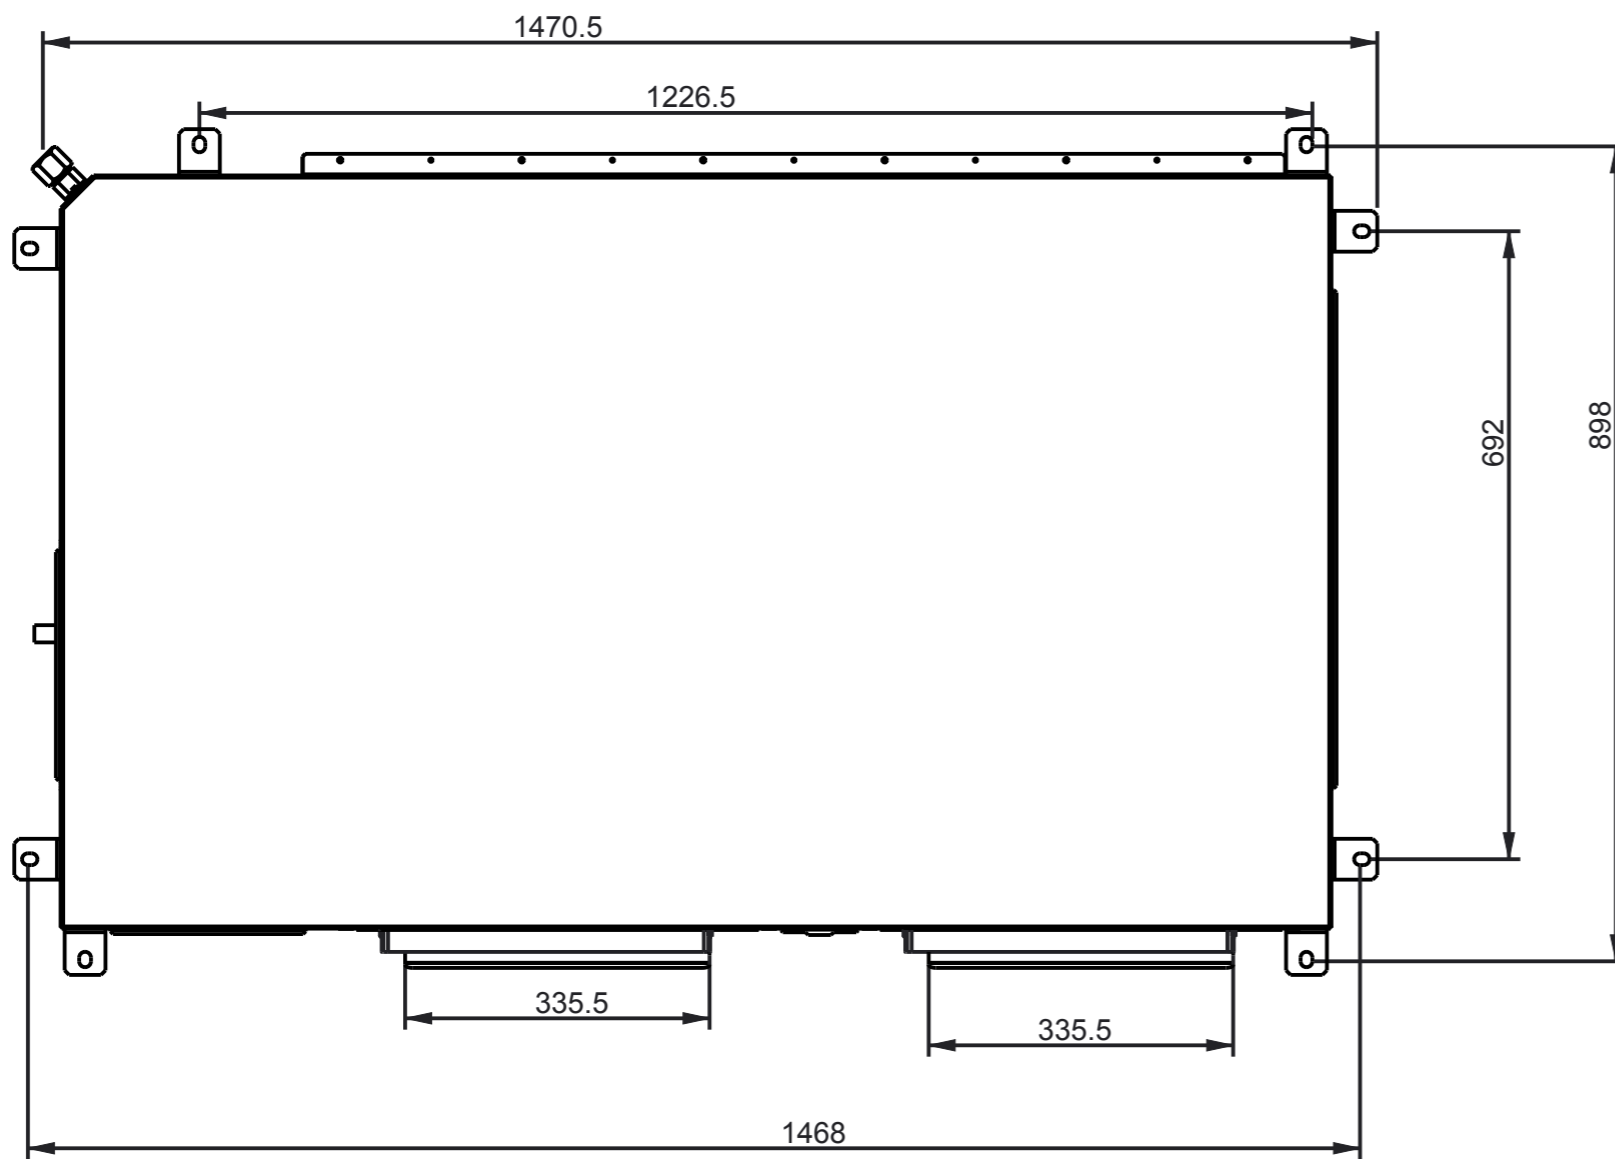

SCALE 3:25

this indoor unit is for the models:  
wind 100/3p