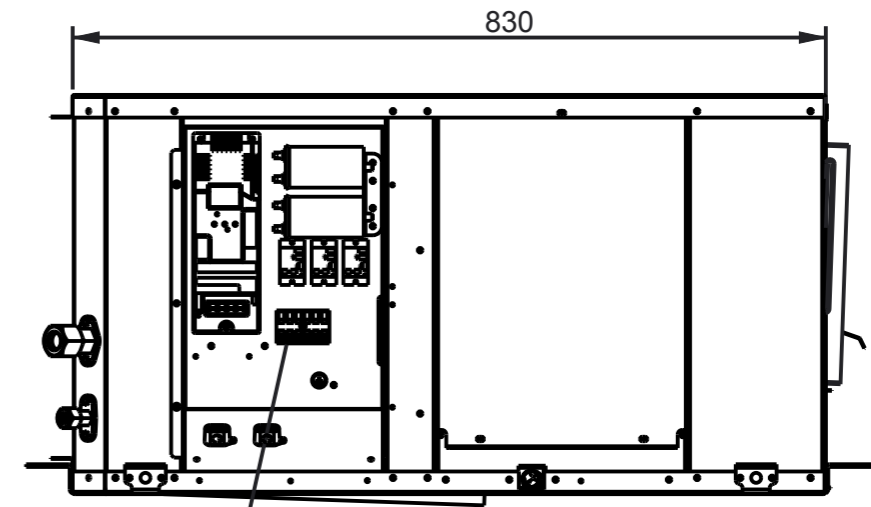

SCALE 3:25

this indoor unit is for the models:  
wind 100/3p