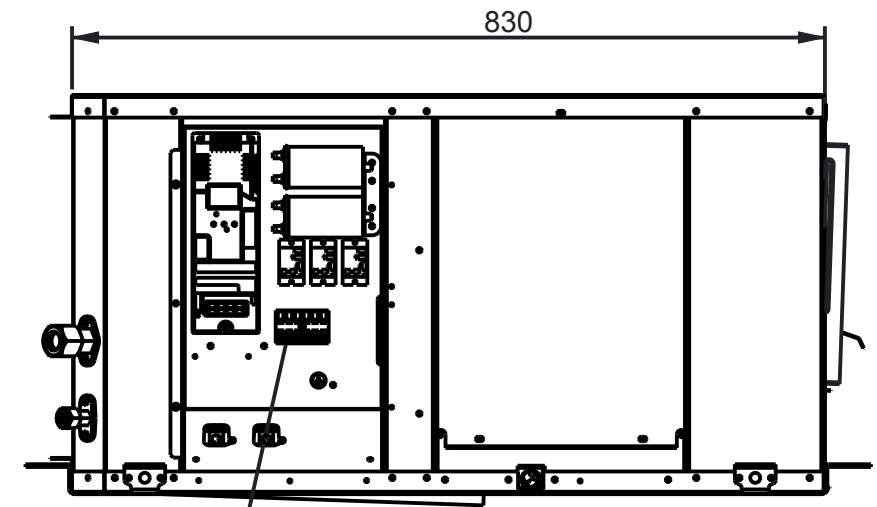

SCALE 3:25

this indoor unit is for the models:  
wind 80/3p