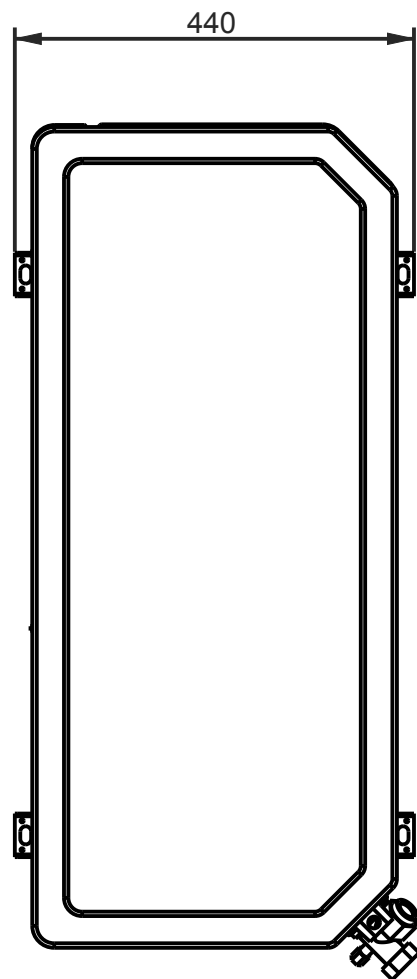

SCALE 3:25

SCALE 3:25

SCALE 3:25

this outdoor unit is for the models :
 wave inverter 40/3p