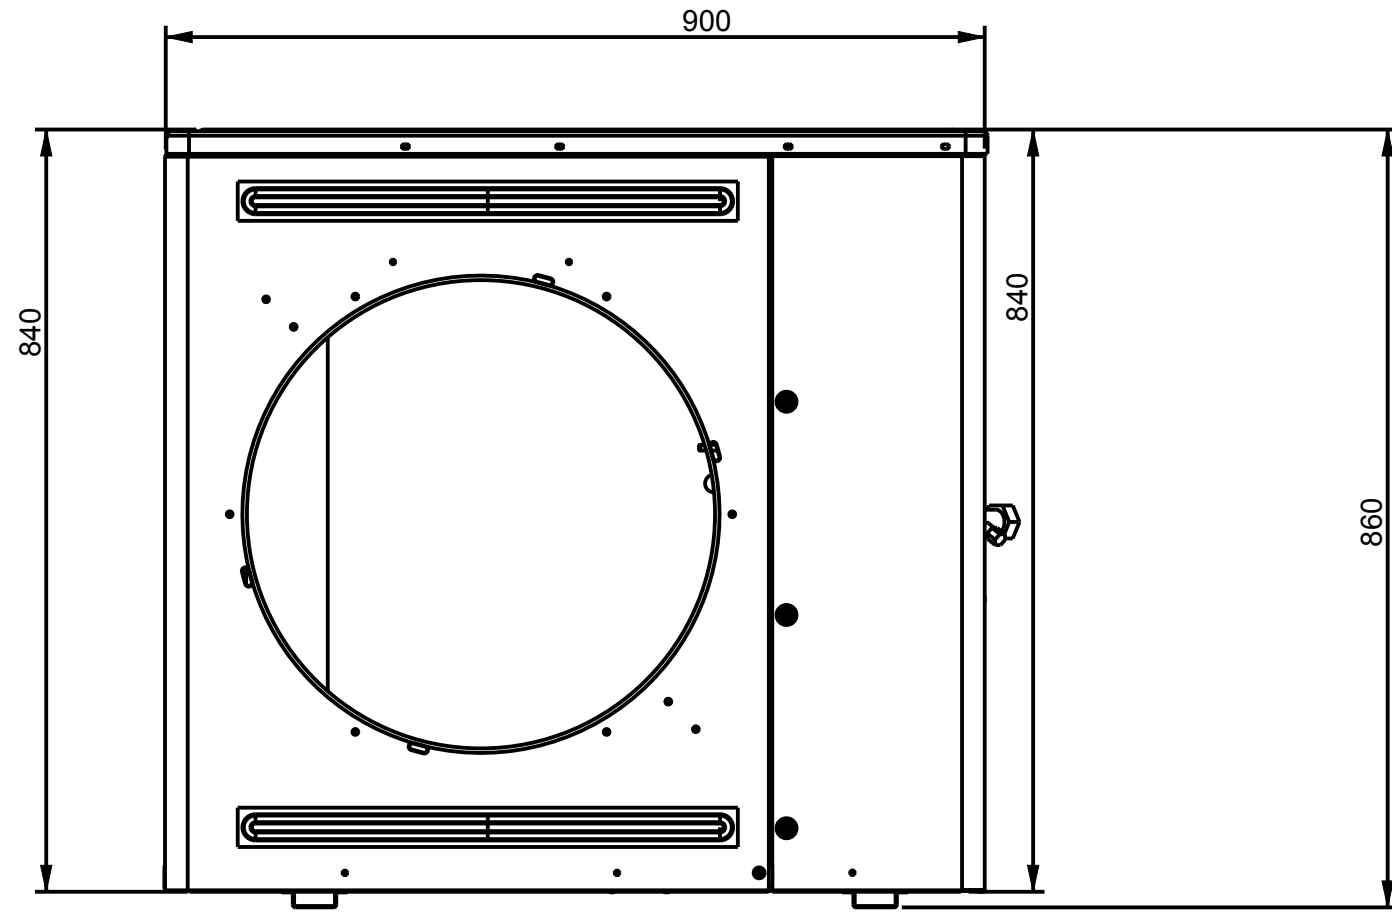

SCALE 3:25

SCALE 3:25

SCALE 3:25

this outdoor unit is for the models :
 wave inverter 40/3p