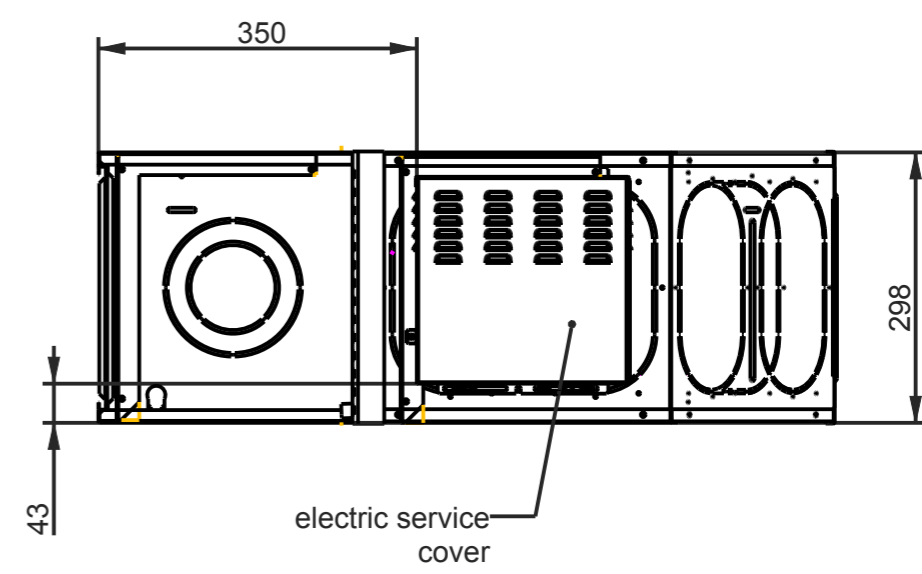

SCALE 3:25

air outlet

electric service cover

this indoor unit is for the model
silent wave 50/3p