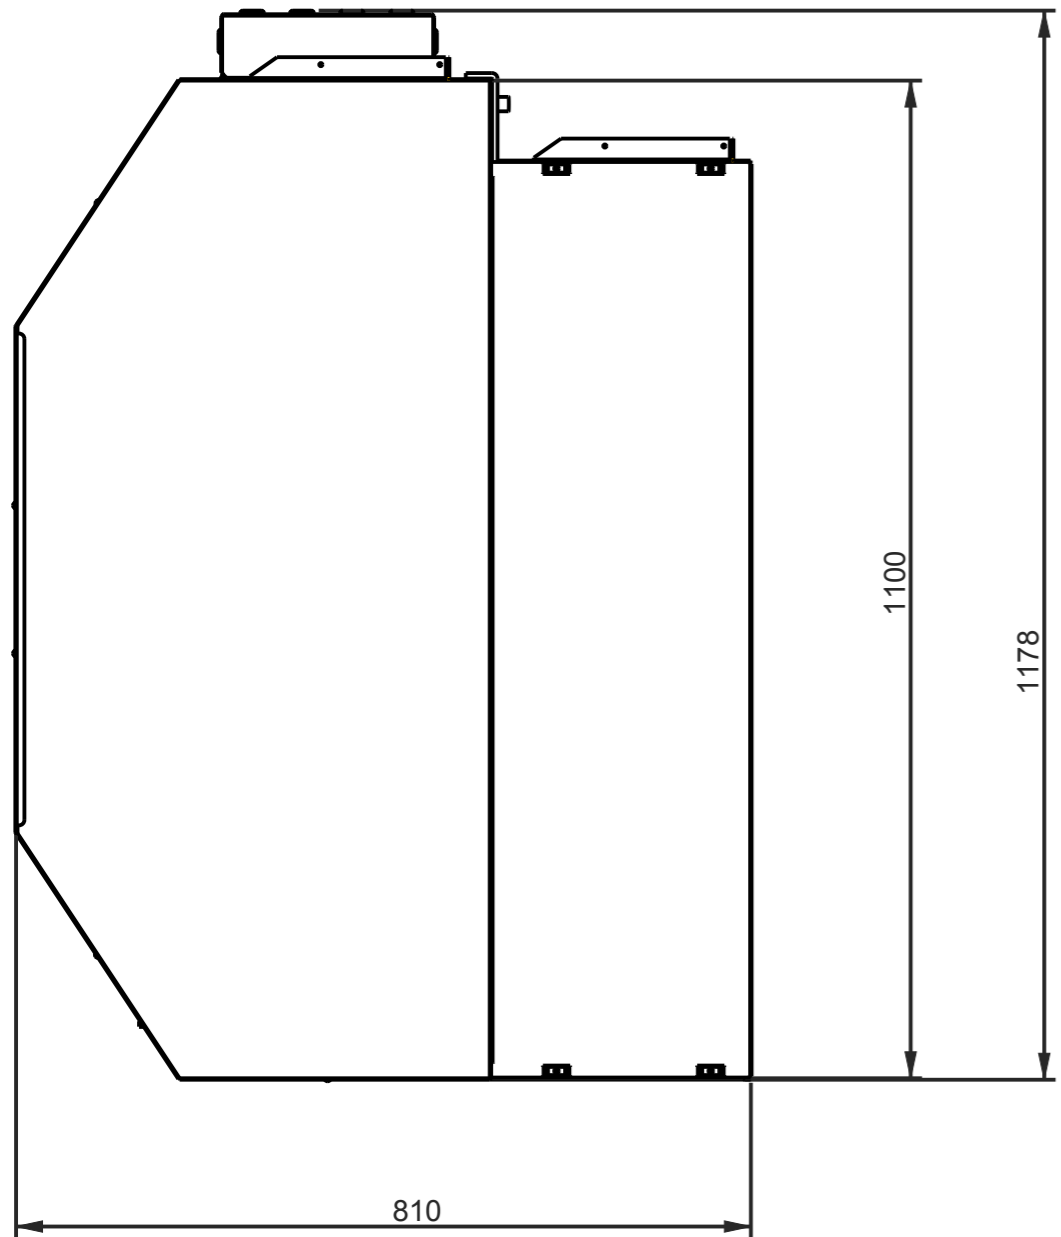

SCALE 3:25

air outlet

electric service cover

this indoor unit is for the model
silent wave 50/3p